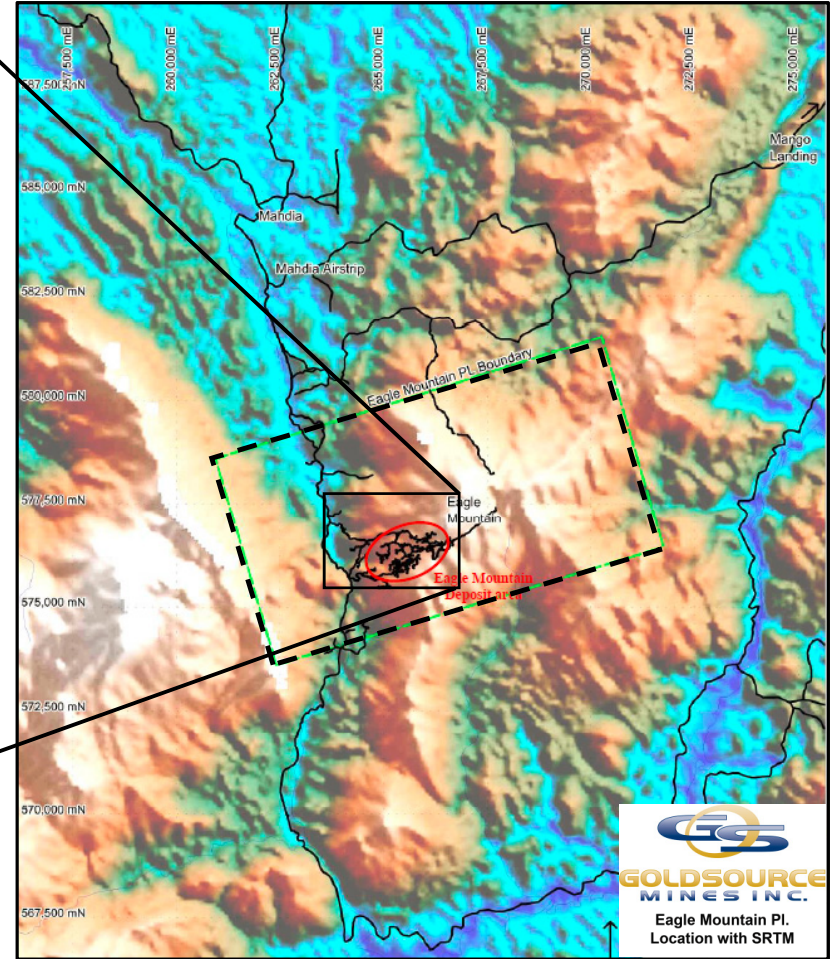

# Eagle Mountain Sapolite Expansion Program 2017

## Legend:

-  Pit-constrained resource
-  Target for resource expansion
-  Roads
-  Initial 100m by 100m drill grid

0 500m

 5,030 Hectare Prospecting License